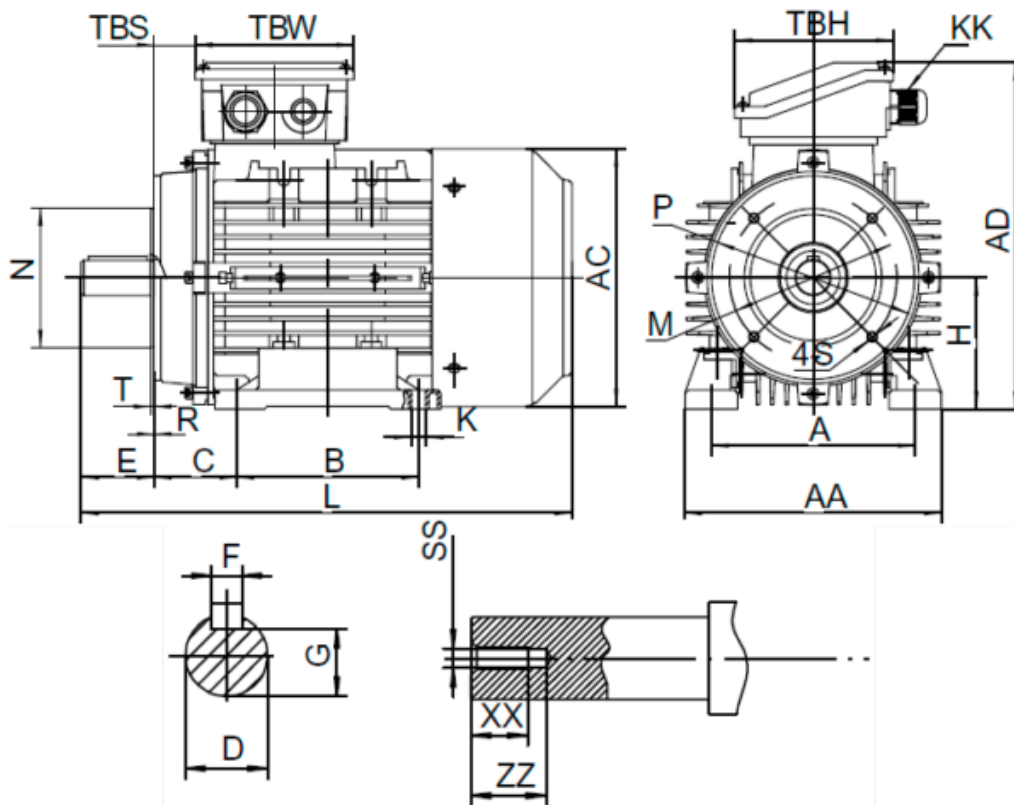

# Data Sheet

Article number: 25180015041640

Description: Kleedrive T3A 90L-4 1.5kw 1400 rpm UL/CSA  
3x230/400V 50 HZ IP55 B34 Eff=85,3%

## Measures

A = 140	F = 8	R = 0	ZZ = 25
AA = 176	G = 20	S = M8	
AC = Ø177	H = 90	SS = M8	
AD = 235	HD = 145	T = 3	
B = 125	L = 338	TBH = 109	
C = 56	M = Ø115	TBS = 28.5	
D = Ø24	N = Ø95	TBW = 109	
E = 50	P = Ø140	XX = 19	